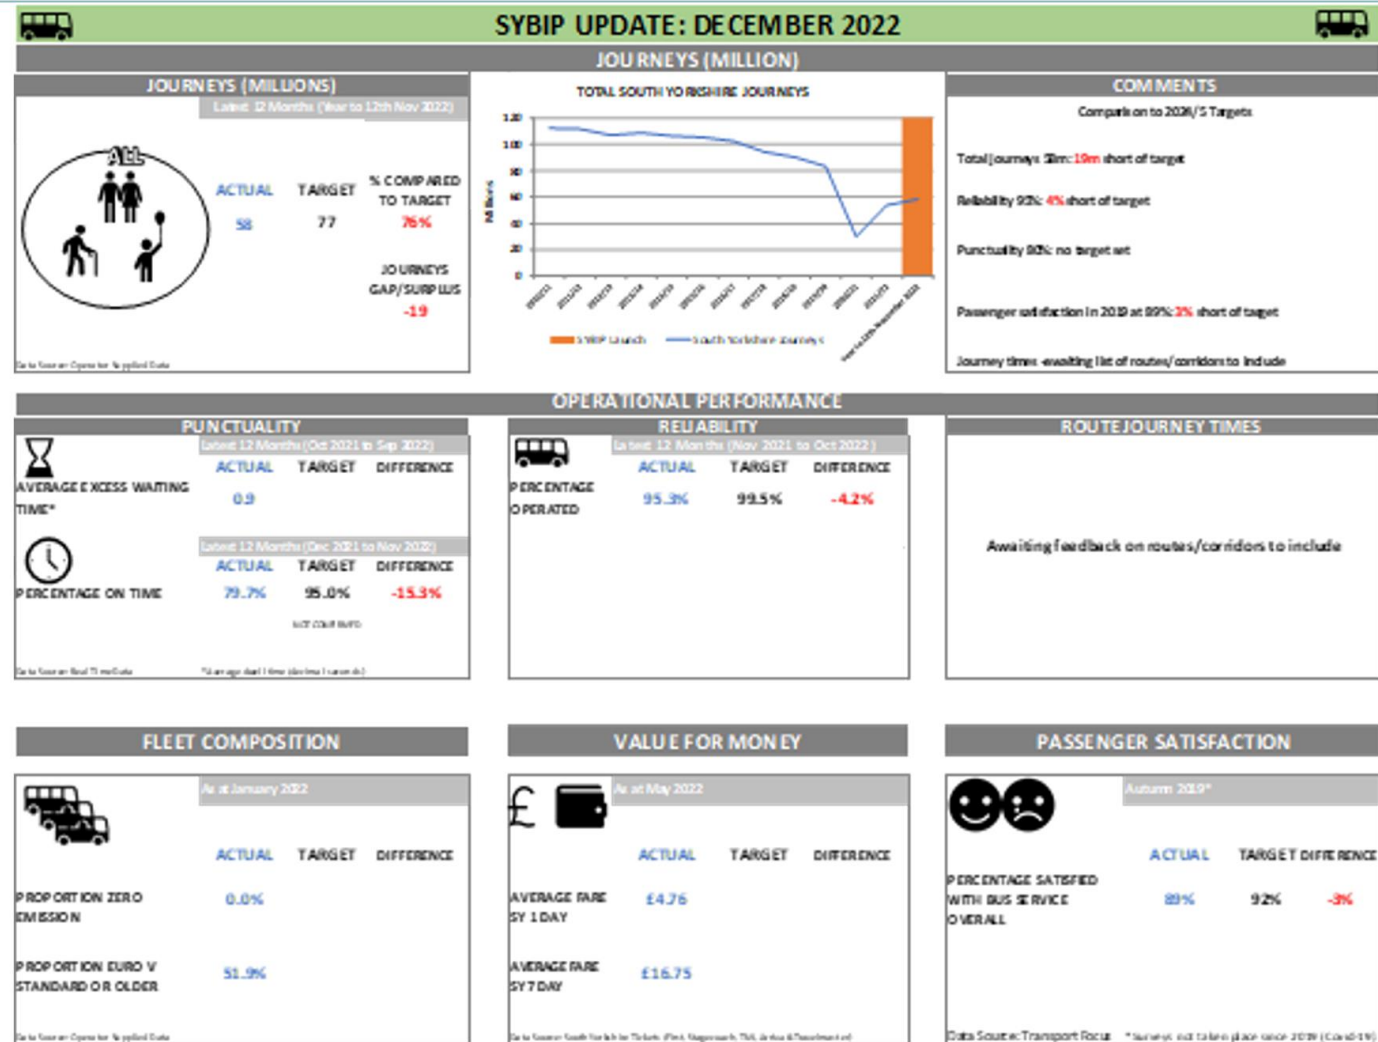

Appendix 1 – Performance dashboard as at December 2022

South Yorkshire Mayoral Combined Authority

SY Summary

By LA
Summary

By LA Passenger Trips

Bus Passenger Numbers in South Yorkshire