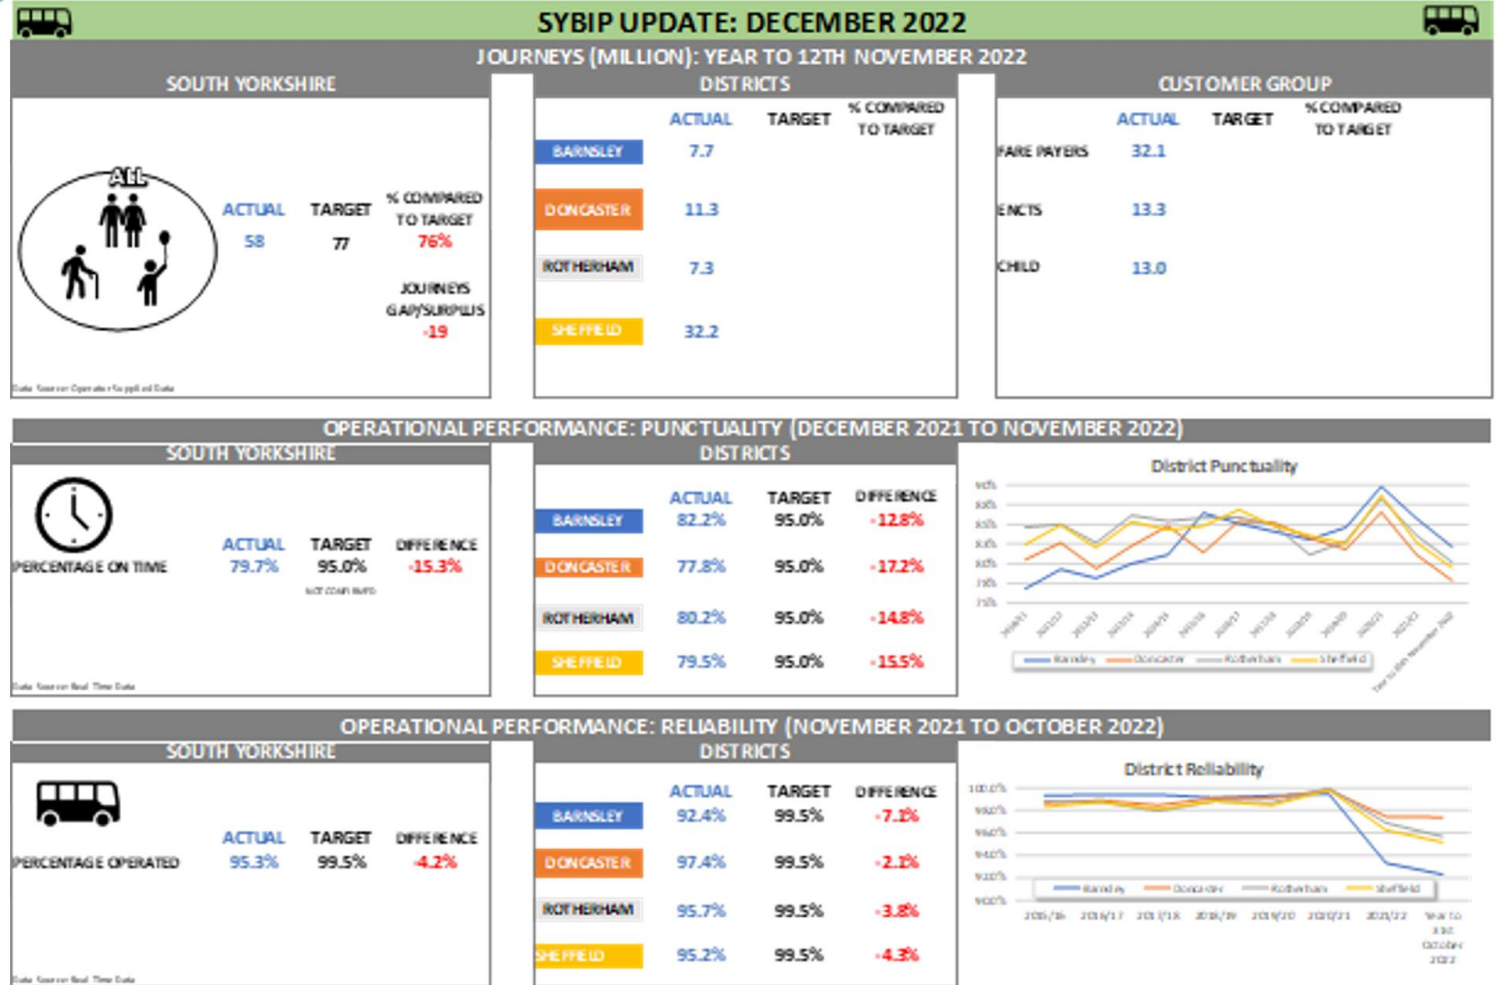

Appendix 1 – Performance dashboard as at December 2022

South Yorkshire Mayoral Combined Authority

SY Summary

By LA
Summary

By LA Passenger Trips

Bus Passenger Numbers in South Yorkshire